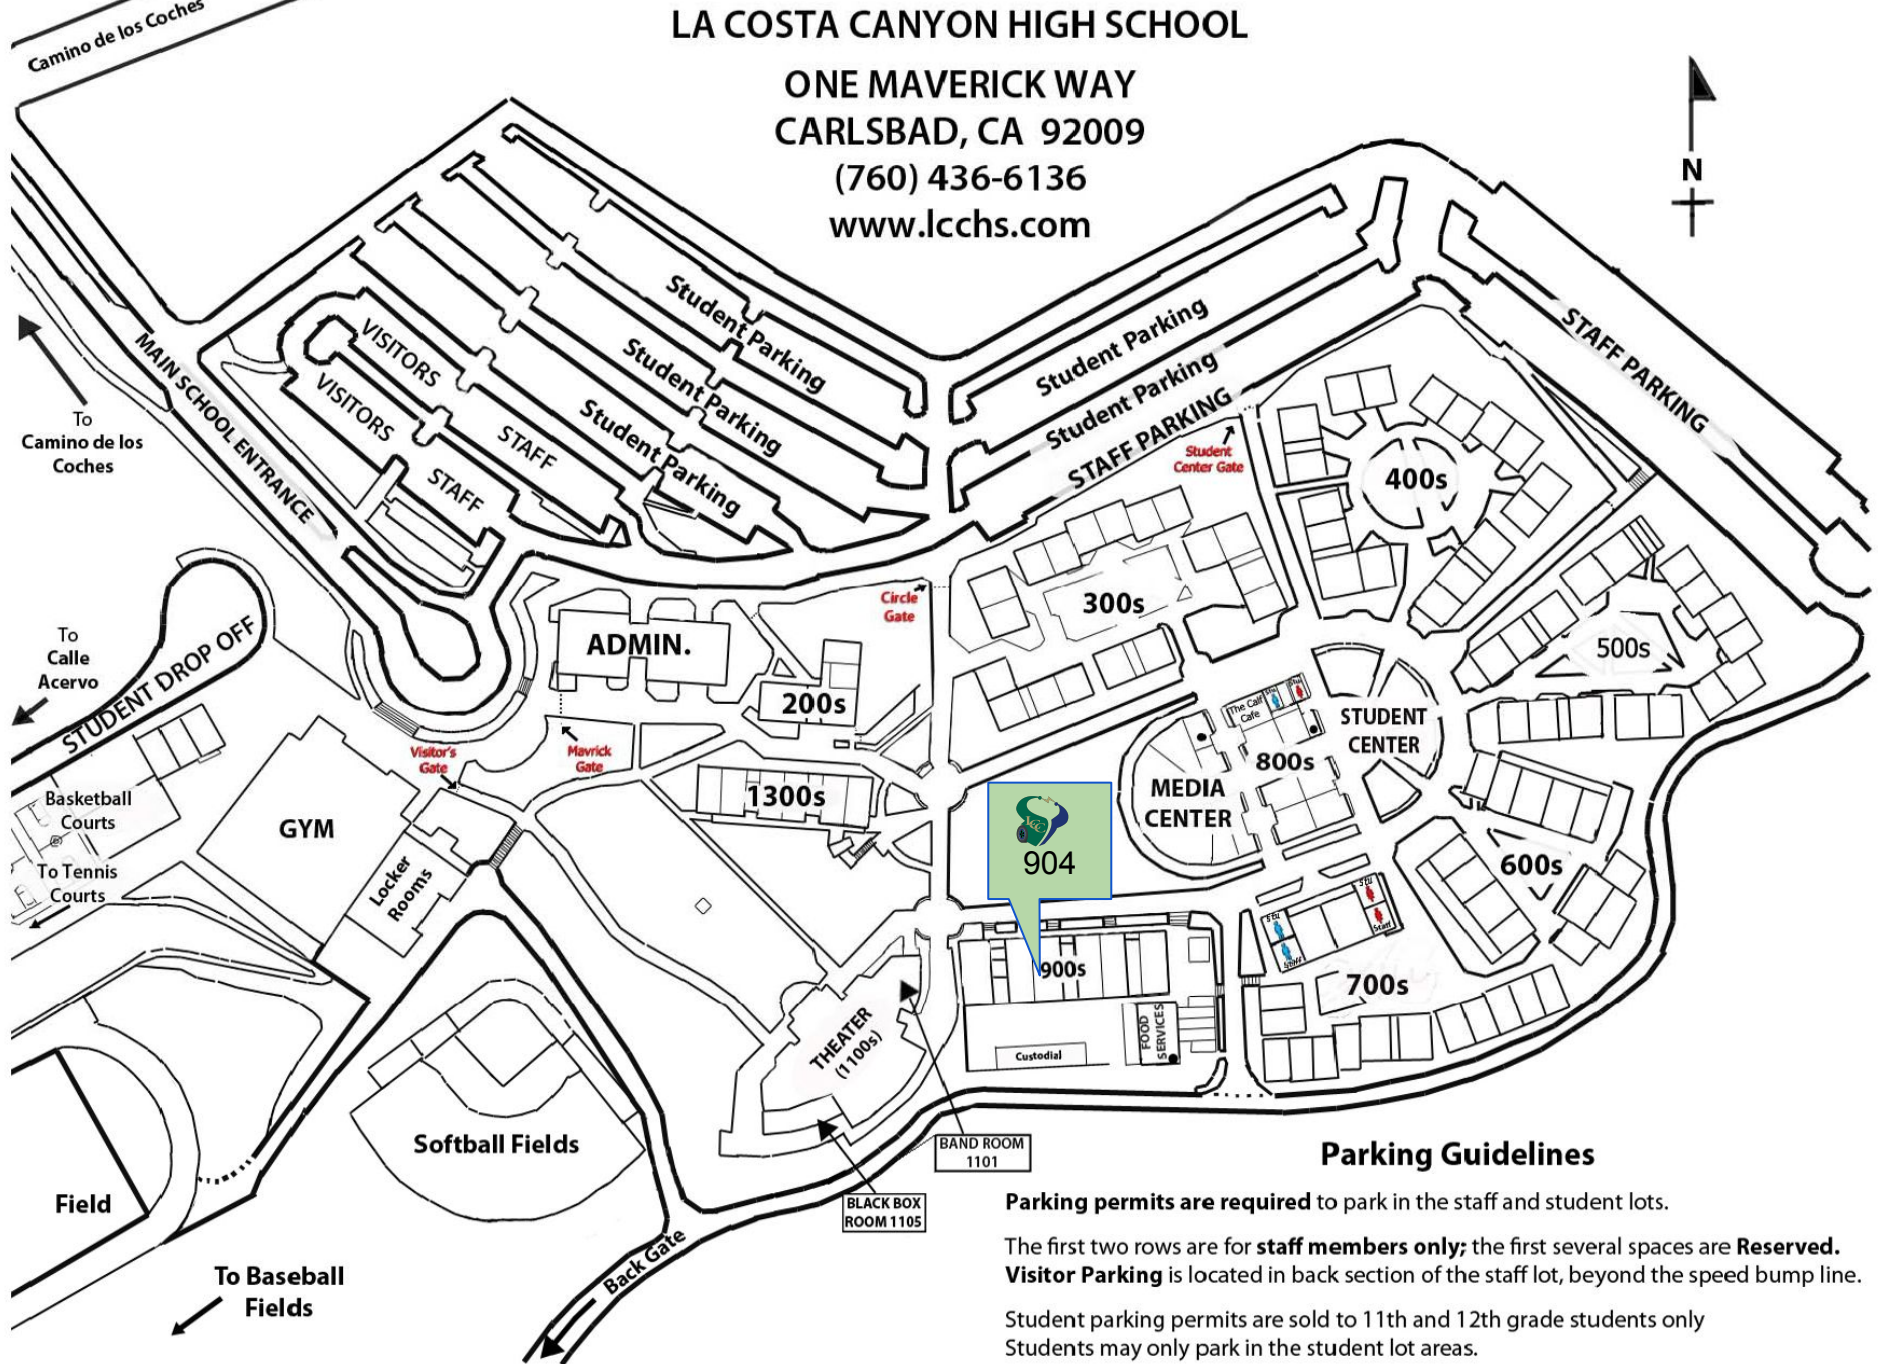

LA COSTA CANYON HIGH SCHOOL

ONE MAVERICK WAY
CARLSBAD, CA 92009

(760) 436-6136

www.lcchs.com

Parking Guidelines

Parking permits are required to park in the staff and student lots.

The first two rows are for **staff members only**; the first several spaces are **Reserved**. **Visitor Parking** is located in back section of the staff lot, beyond the speed bump line.

Student parking permits are sold to 11th and 12th grade students only
Students may only park in the student lot areas.

Parking regulations are enforced and citations are written by Carlsbad Police Community Service Officers.